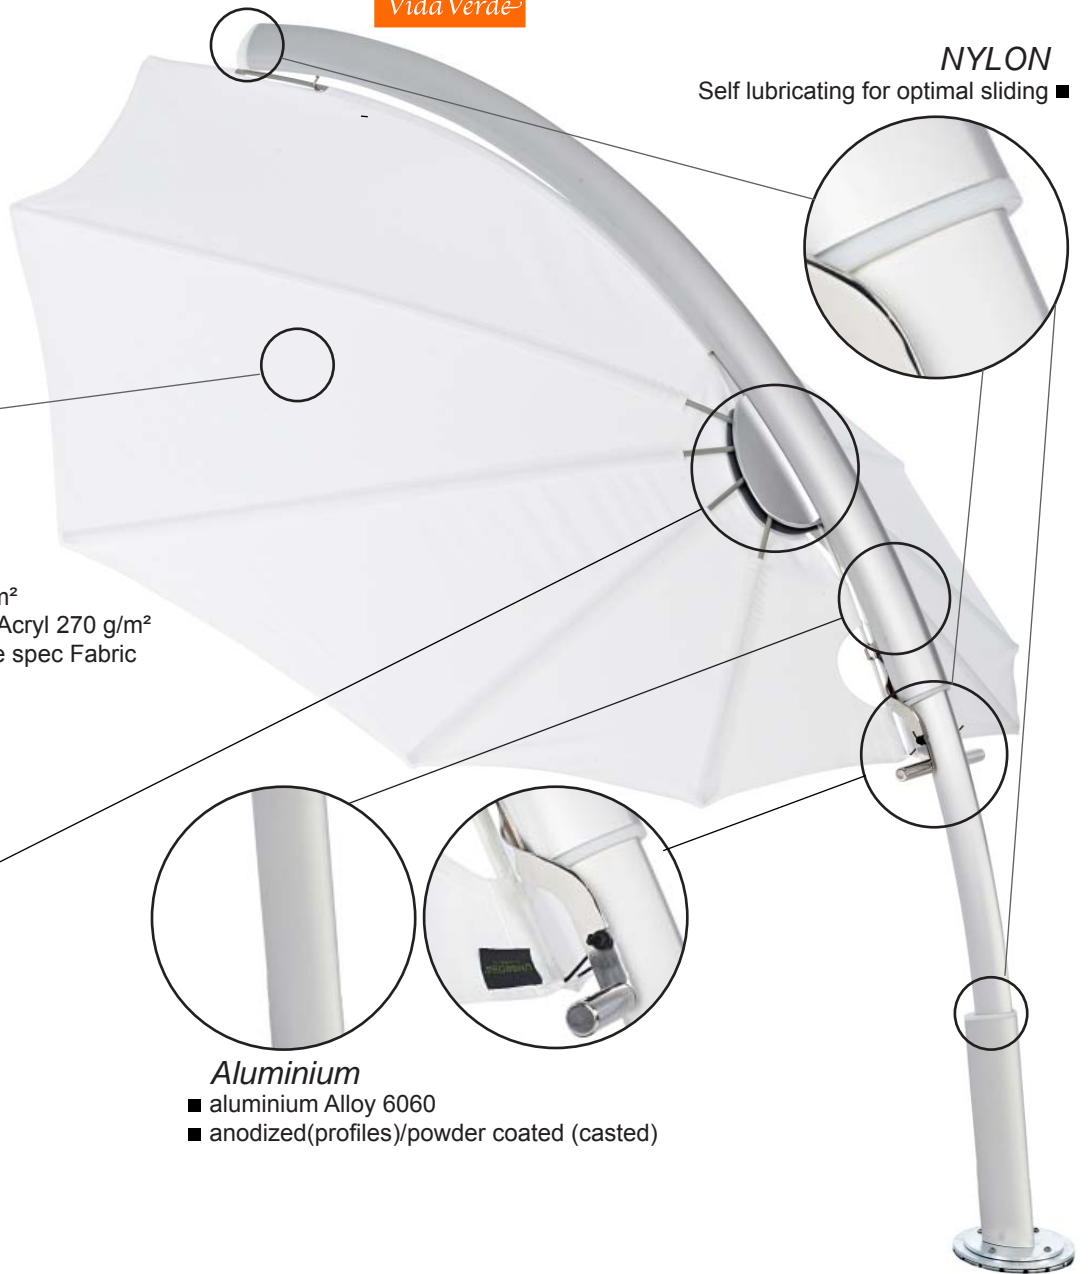

VERSIONS

Icarus 3m/9'10"

POSITIONS

COLORS

PREMIUM	Alba	Roma	Taupe	Stonegray	Manderine	Red	Terra	Sunflower	Camel	Mint	Nero
	Canvas	Taupe	Granite	Orange	Paris Red	Pink	Gold	Lagoon	Olive		

DIMENSIONS

	A cm/ft	B cm/ft	C cm/ft	D cm/ft	E cm/ft	F cm/ft	G cm/ft	H cm/ft	I cm/ft	J cm/ft	K cm/ft
Icarus	245/8'1"	220/7'3"	40/1'4"	225/7'5"	190/6'3"	160/5'3"	185/6'1"	230/7'7"	420/13'10"	300/9'10"	300/9'10"

DIMENSIONS/MATERIALS SPIGOT

	A mm/inch	B mm/inch	C mm/inch	D mm/inch	E mm/inch	F mm/inch	G mm/inch
Fixed Base: In-Ground Fitting	40/1.6"	40/1.6"	3/0.12"	215/8.5"	170/6.7"	11/0.43"	490/17.3"

MATERIALS

NYLON

Self lubricating for optimal sliding ■

Fabric

- 'Premium': Olefine 190 g/m²
- 'Limited': 100% Sunbrella Acryl 270 g/m²
- For more detailed info, see spec Fabric

Glass Fiber Ribs

Aluminium

- aluminium Alloy 6060
- anodized(profiles)/powder coated (casted)

	L	W	H	
	80 cm	80 cm	8.5 cm	120 kg
	2'7"	2'7"	3.3"	265 lb

High quality surface finish ■
Demountable for easy transport ■
Easy manipulation with handle ■

- As a guideline we refer to the following wind speeds
6 beaufort, 50km/h, 31mph