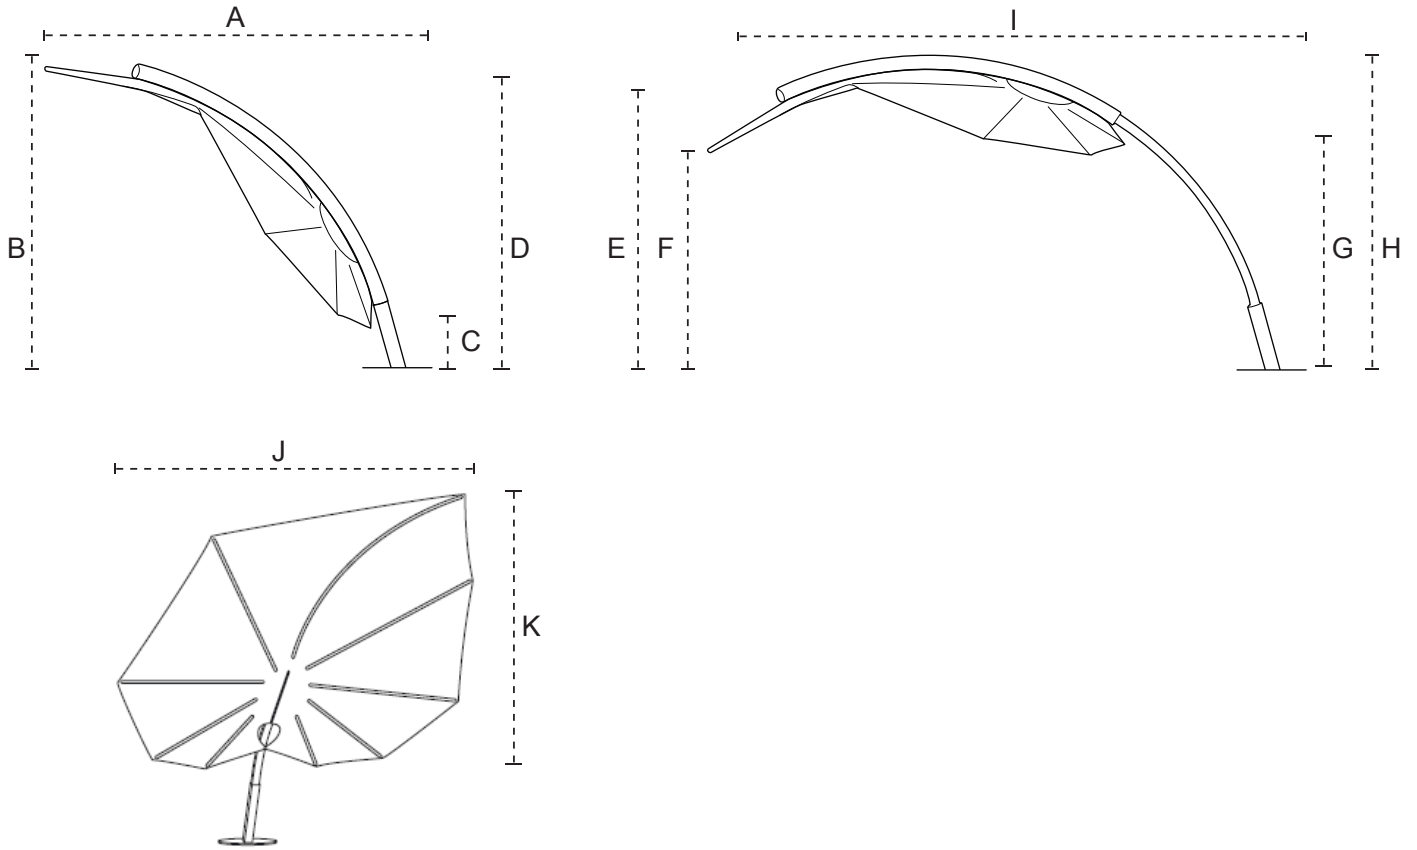

VERSIONS

Icarus 3m/9'10"

POSITIONS

COLORS

PREMIUM	Alba	Roma	Taupe	Stonegray	Manderine	Red	Terra	Sunflower	Camel	Mint	Nero
	Canvas	Taupe	Granite	Orange	Paris Red	Pink	Gold	Lagoon	Olive		

DIMENSIONS

	A cm/ft	B cm/ft	C cm/ft	D cm/ft	E cm/ft	F cm/ft	G cm/ft	H cm/ft	I cm/ft	J cm/ft	K cm/ft
Icarus	245/8'1"	220/7'3"	40/1'4"	225/7'5"	190/6'3"	160/5'3"	185/6'1"	230/7'7"	420/13'10"	300/9'10"	300/9'10"

DIMENSIONS/MATERIALS SPIGOT

	A mm/inch	B mm/inch	C mm/inch	D mm/inch	E mm/inch	F mm/inch	G mm/inch
Fixed Base: In-Ground Fitting	40/1.6"	40/1.6"	3/0.12"	215/8.5"	170/6.7"	11/0.43"	490/17.3"

MATERIALS

NYLON