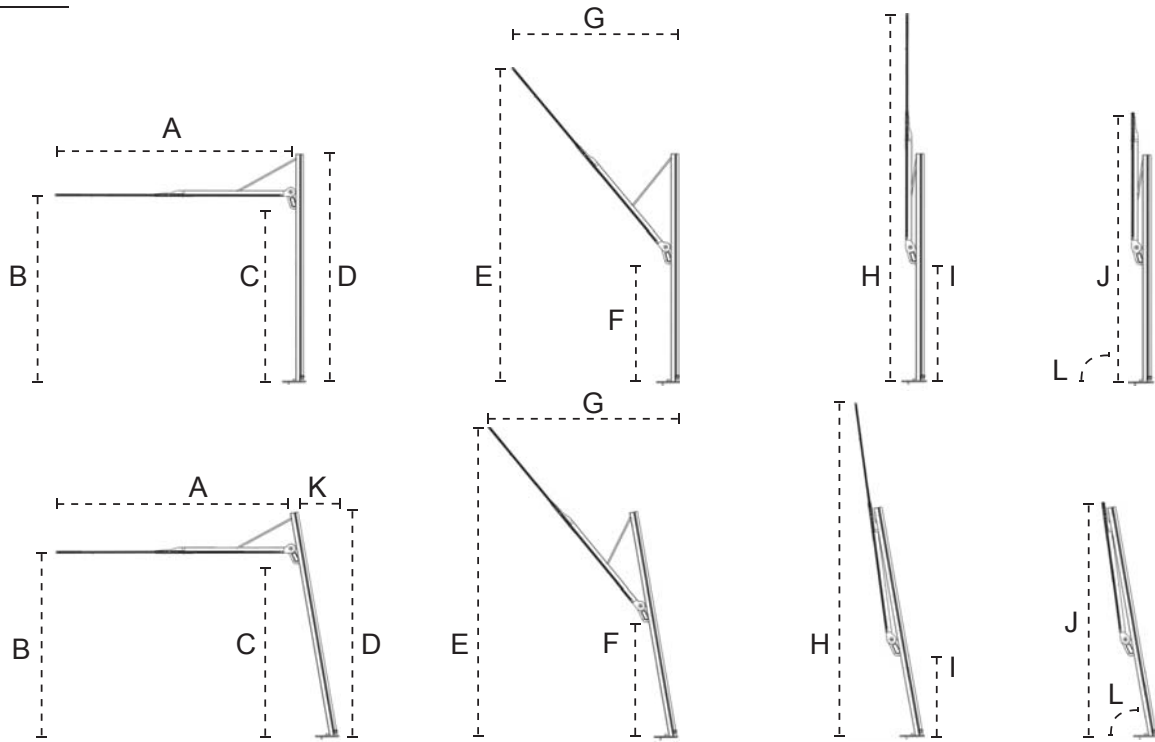

Tested at **TU Delft**

VERSIONS

Forward Square
■ 2.5m/8'2"
■ 3m/9'10"

Straight Square
■ 2.5m/8'2"
■ 3m/9'10"

Forward Round
■ 3m/9'10"

Straight Round
■ 3m/9'10"

POSITIONS

COLORS

PREMIUM	Alba	Roma	Taupe	Stonegray	Manderine	Red	Terra	Sunflower	Camel	Mint	Nero
	LIMITED	Canvas	Taupe	Granite	Orange	Paris Red	Pink	Gold	Lagoon	Olive	

DIMENSIONS

	A cm/ft	B cm/ft	C cm/ft	D cm/ft	E cm/ft	F cm/ft	G cm/ft	H cm/ft	I cm/ft	J cm/ft	K cm/ft	L
□ Straight 2.5m	250/8'2"	205/6'9"	195/6'5"	260/8'6"	340/11'2"	150/4'11"	190/6'3"	375/12'4"	100/3'3"	270/8'10"	n/a	90°
□ Straight 3m	300/9'10"	205/6'9"	195/6'5"	260/8'6"	350/11'6"	140/4'7"	230/7'7"	390/12'10"	80/2'8"	270/8'10"	n/a	90°
□ Forward 2.5m	250/8'2"	195/6'5"	185/6'1"	260/8'6"	340/11'2"	150/4'11"	230/7'7"	365/12'	100/3'3"	260/8'6"	65/2'2"	80°
□ Forward 3m	300/9'10"	195/6'5"	185/6'1"	260/8'6"	350/11'6"	140/4'7"	260/8'6"	380/12'6"	80/2'8"	260/8'6"	65/2'2"	80°
○ Straight 3m	300/9'10"	205/6'9"	195/6'5"	260/8'6"	350/11'6"	140/4'7"	230/7'7"	390/12'10"	80/2'8"	270/8'10"	n/a	90°
○ Forward 3m	300/9'10"	195/6'5"	185/6'1"	260/8'6"	350/11'6"	140/4'7"	260/8'6"	380/12'6"	80/2'8"	260/8'6"	65/2'2"	80°