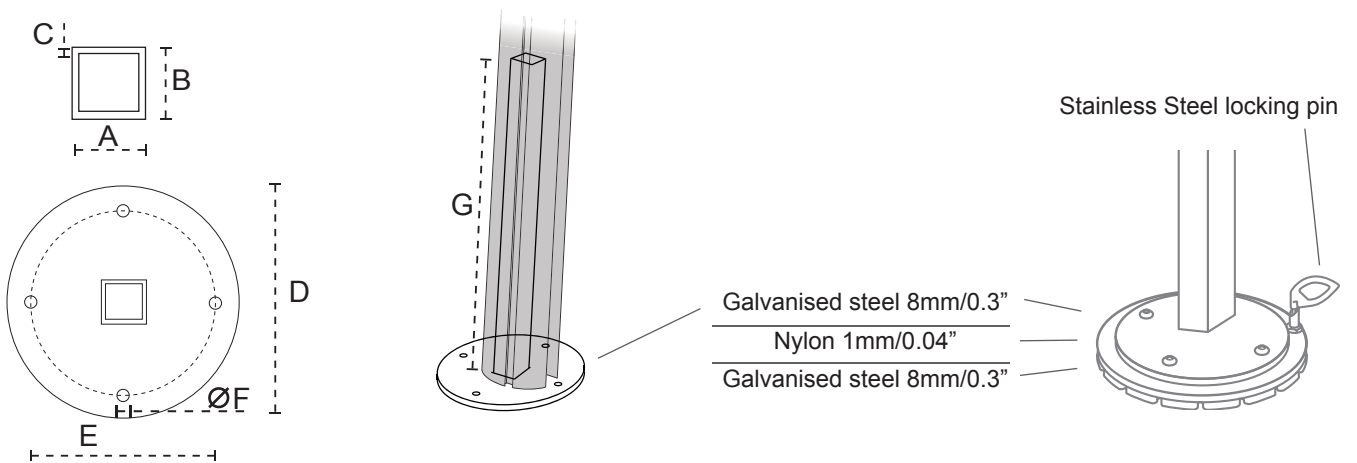

DIMENSIONS/MATERIALS SPIGOT

	A mm/inch	B mm/inch	C mm/inch	D mm/inch	E mm/inch	F mm/inch	G mm/inch
Round support	40/1.6"	40/1.6"	3/0.12"	215/8.5"	170/6.7"	11/0.43"	490/17.3"