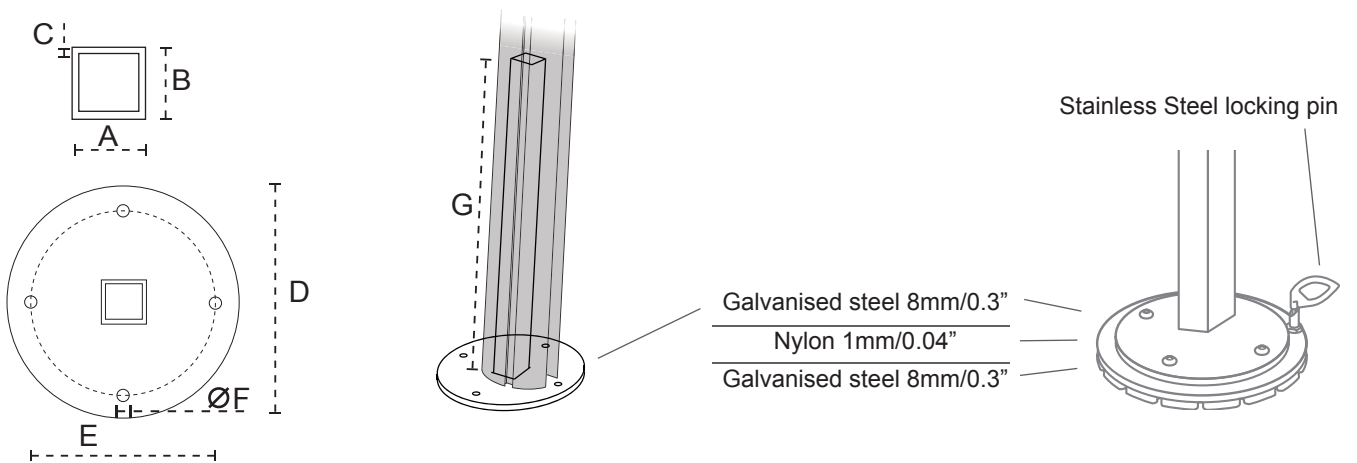

VERSIONS

Icarus 3m/9'10"

POSITIONS

COLORS

PREMIUM	Alba	Roma	Taupe	Stonegray	Manderine	Red	Terra	Sunflower	Camel	Mint	Nero
	Canvas	Taupe	Granite	Orange	Paris Red	Pink	Gold	Lagoon	Olive		

DIMENSIONS

	A cm/ft	B cm/ft	C cm/ft	D cm/ft	E cm/ft	F cm/ft	G cm/ft	H cm/ft	I cm/ft	J cm/ft	K cm/ft
Icarus	245/8'1"	220/7'3"	40/1'4"	225/7'5"	190/6'3"	160/5'3"	185/6'1"	230/7'7"	420/13'10"	300/9'10"	300/9'10"

DIMENSIONS/MATERIALS SPIGOT

	A mm/inch	B mm/inch	C mm/inch	D mm/inch	E mm/inch	F mm/inch	G mm/inch
Fixed Base: In-Ground Fitting	40/1.6"	40/1.6"	3/0.12"	215/8.5"	170/6.7"	11/0.43"	490/17.3"

MATERIALS

NYLON

	L	W	H	
	80 cm	80 cm	8.5 cm	120 kg
	2'7"	2'7"	3.3"	265 lb

High quality surface finish ■
Demountable for easy transport ■
Easy manipulation with handle ■

- As a guideline we refer to the following wind speeds
6 beaufort, 50km/h, 31mph